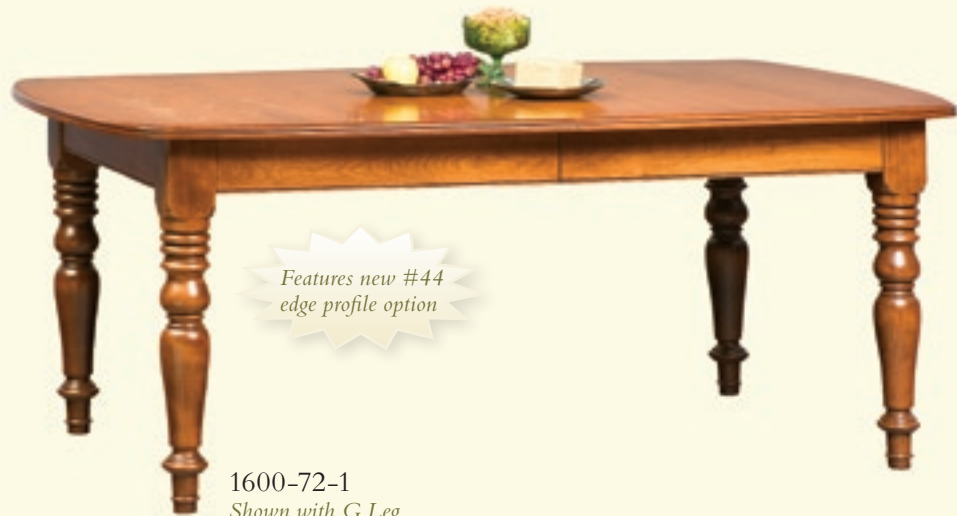

12 Round Seat Stool
30" H x 17" W

33624 Cambridge stools
available with Wood, Fabric
and Leather Seat options.
See dealer for samples.

33624W

2459

3059

*New seat
edge profile*

10S

12

Room Scene includes:
153-48 Iron Base Cafe Table
33624W Cambridge Stool

1603-64-1
Shown with S Leg

Yarmouth table top outline

1600-72-1
Shown with G Leg

**1600-56-1 Yarmouth
Extension Table**

(Not shown)
30" H x 38" W x 56" L
Extends to 76" w/ 1-20"
skirted leaf